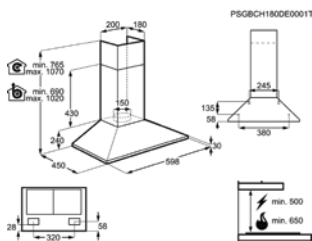

H(min/max)xBxD in mm 690 / 1020x598x450

LongLife filter ECFBLL01

Kleur inox

Standaard koolstoffilter ECFB02

Super Performing koolstoffilter

LED Kelvinwaarde (K) 3000

Energy Class

Onderbouwdampkap LFU226K

H(min/max)xBxD in mm 132 / 132x599x512.5

LongLife filter type48

Kleur zwart

Standaard koolstoffilter MCFE06

Super Performing koolstoffilter

LED Kelvinwaarde (K) 3000

Energy Class