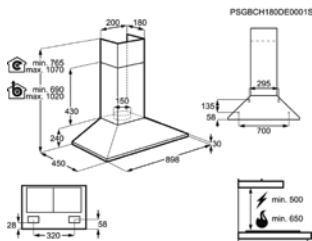

H(min/max)xBxD in mm 690 / 1020x898x450

LongLife filter ECFBLL01

Kleur inox

Standaard koolstoffilter ECFB02

Super Performing koolstoffilter

LED Kelvinwaarde (K) 3000

Energy Class

Schouwdampkap LFC316X